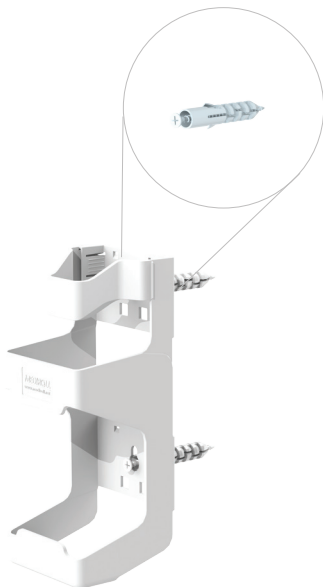

— DISINFECTION LIQUID BOTTLE HOLDER — *MEDIROLL* —

- INJECTED DURABLE POLYPROPYLENE
- WASHABLE
- MULTIPLE MOUNTING OPTIONS
- SIMPLE, HIDDEN, CLICK TO OPEN MECHANIZIM

DIRECT WALL MOUNT

DLBH-PP

(Screw anchors are not supplied)

DIN RAIL HOOKS

DIN-HKS-GBH-SET

PATIENT BED HOOKS

BED-HKS-GBH-SET