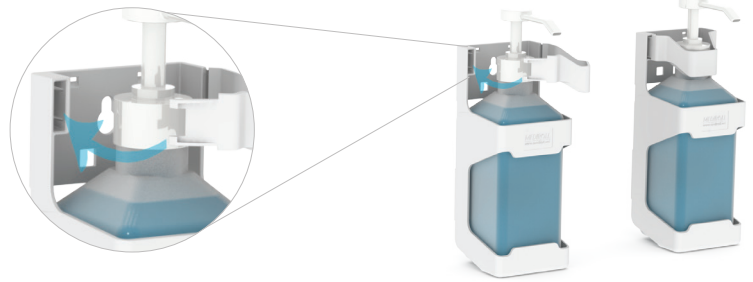

— DISINFECTION LIQUID BOTTLE HOLDER — *MEDIROLL* —

- INJECTED DURABLE POLYPROPYLENE
- WASHABLE
- MULTIPLE MOUNTING OPTIONS
- SIMPLE, HIDDEN, CLICK TO OPEN MECHANIZIM

DIRECT WALL MOUNT

DLBH-PP

(Screw anchors are not supplied)

DIN RAIL HOOKS

DIN-HKS-GBH-SET

PATIENT BED HOOKS

BED-HKS-GBH-SET