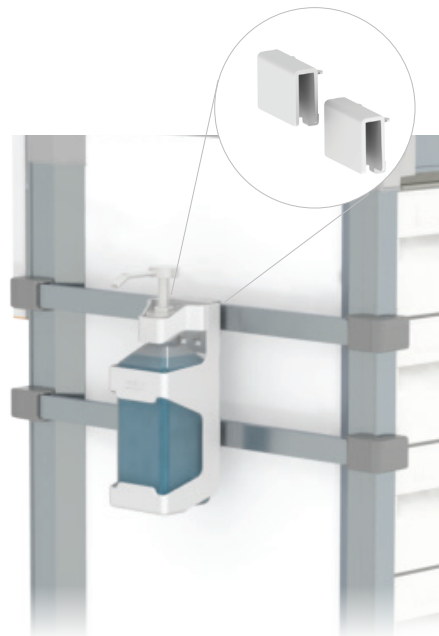

— DISINFECTION LIQUID BOTTLE HOLDER — *MEDIROLL* —

- INJECTED DURABLE POLYPROPYLENE
- WASHABLE
- MULTIPLE MOUNTING OPTIONS
- SIMPLE, HIDDEN, CLICK TO OPEN MECHANIZIM

DIRECT WALL MOUNT

DLBH-PP

(Screw anchors are not supplied)

DIN RAIL HOOKS

DIN-HKS-GBH-SET

PATIENT BED HOOKS

BED-HKS-GBH-SET